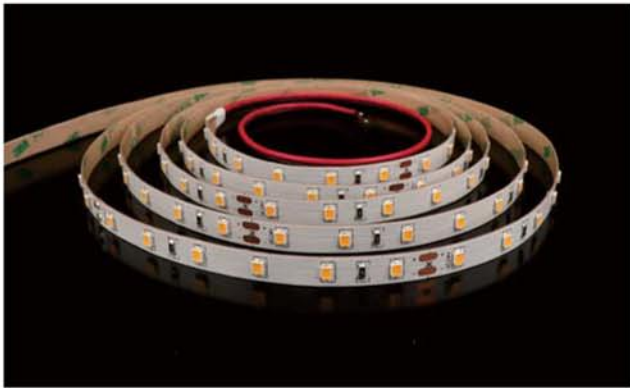

LED STRIP SPECIFICATION

2835SMD 60LEDs LED STRIP

Note: Blue Moon LED may change product specification and installation guidance without prior notice.

Description

12V or 24V for option, flexible LED strip (3LEDs/step =50mm(12V)/ 6LEDs/step =100mm(24V)) with 3M adhesive tape on the back for easy installed. 1138.20lm/m at 12W/m. 120° beam angle.

Very good color reproduction with CRI>90. "One Bin Only" within 3 MacAdam guarantees constant color temperature and high light quality at a lifetime of 54,000 hours (L70). Double-layer FPC(2Oz) for good heat dissipation.

Dimensions & Waterproof

Product Specification

Dimension	5000x10x1.2mm
Chip Type	2835SMD
Chip Density	60LEDs/m
Step LEDs	3LEDs/6LEDs
Step Length	50mm/100mm

Voltage(V)	DC12V/DC24V
Current(A/m)	1A/0.5A
Power(W/m)	12W
Beam Angle	120°
Operation Temperature	-20°C~50°C

Bining

Graphic Description:

For all your order
ONE BIN ONLY
 Today and tomorrow

- IP20:** bare, max. light output and the best color consistency, indoor use.
- IP52:** Silicone coating, ~5% less output and 3rd best color consistency, indoor use, for damp environments.
- IP65:** Silicon tube / Heat shrink tube / Extrusion tube / U milky tube + clear cover, ~3% less output and 2nd best color consistency, indoor use or semi-outdoor use, for raining environments.
- IP67:** Silicone tube + silicon filling, ~7% less output and 4th best color consistency, outdoor use, max length is 10 meters.
- IP67E:** Solid silicone extrusion, ~7% less output and 4th best color consistency, outdoor use, max length up to 50 meters.
- IP68:** PU(Polyurethane), ~7% less output and 4th best color consistency, under the water, within 2 meters deep.