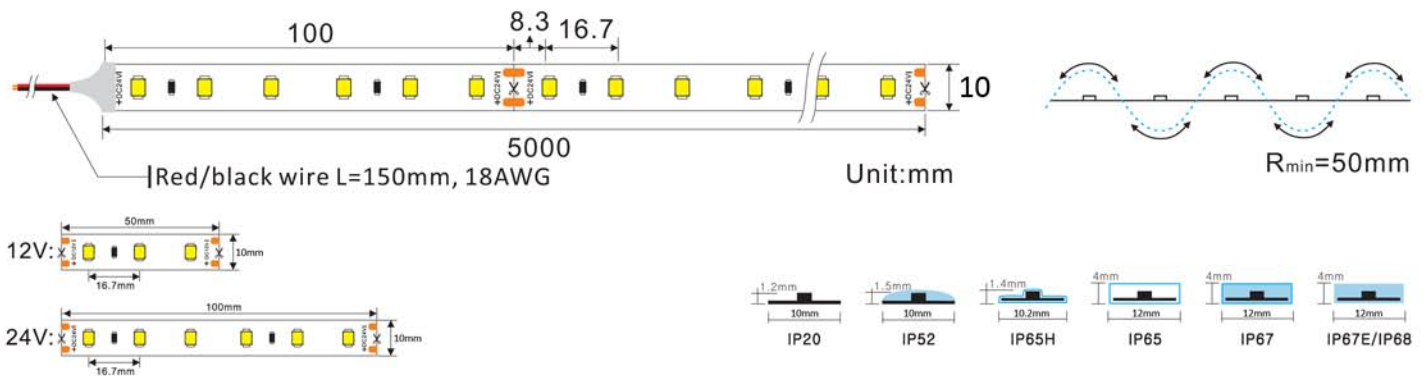

LED STRIP SPECIFICATION

2835SMD 60LEDs LED STRIP

Note: Blue Moon LED may change product specification and installation guidance without prior notice.

Description

12V or 24V for option, flexible LED strip (3LEDs/step =50mm(12V)/ 6LEDs/step =100mm(24V)) with 3M adhesive tape on the back for easy installed. 1138.20lm/m at 12W/m. 120° beam angle.

Dimensions & Waterproof

Product Specification

Dimension	5000x10x1.2mm
Chip Type	2835SMD
Chip Density	60LEDs/m
Step LEDs	3LEDs/6LEDs
Step Length	50mm/100mm

Voltage(V)	DC12V/DC24V
Current(A/m)	1A/0.5A
Power(W/m)	12W
Beam Angle	120°
Operation Temperature	-20°C~50°C

Bining

Graphic Description:

For all your order
ONE BIN ONLY
 Today and tomorrow

- IP20:** bare, max. light output and the best color consistency, indoor use.
- IP52:** Silicone coating, ~5% less output and 3rd best color consistency, indoor use, for damp environments.
- IP65:** Silicon tube / Heat shrink tube / Extrusion tube / U milky tube + clear cover, ~3% less output and 2nd best color consistency, indoor use or semi-outdoor use, for raining environments.
- IP67:** Silicone tube + silicon filling, ~7% less output and 4th best color consistency, outdoor use, max length is 10 meters.
- IP67E:** Solid silicone extrusion, ~7% less output and 4th best color consistency, outdoor use, max length up to 50 meters.
- IP68:** PU(Polyurethane), ~7% less output and 4th best color consistency, under the water, within 2 meters deep.

Light Distribution Curve [Data base on 1m IP20 6000K CRI>90, Unit:cd]

Packing Information (Data base on IP20)