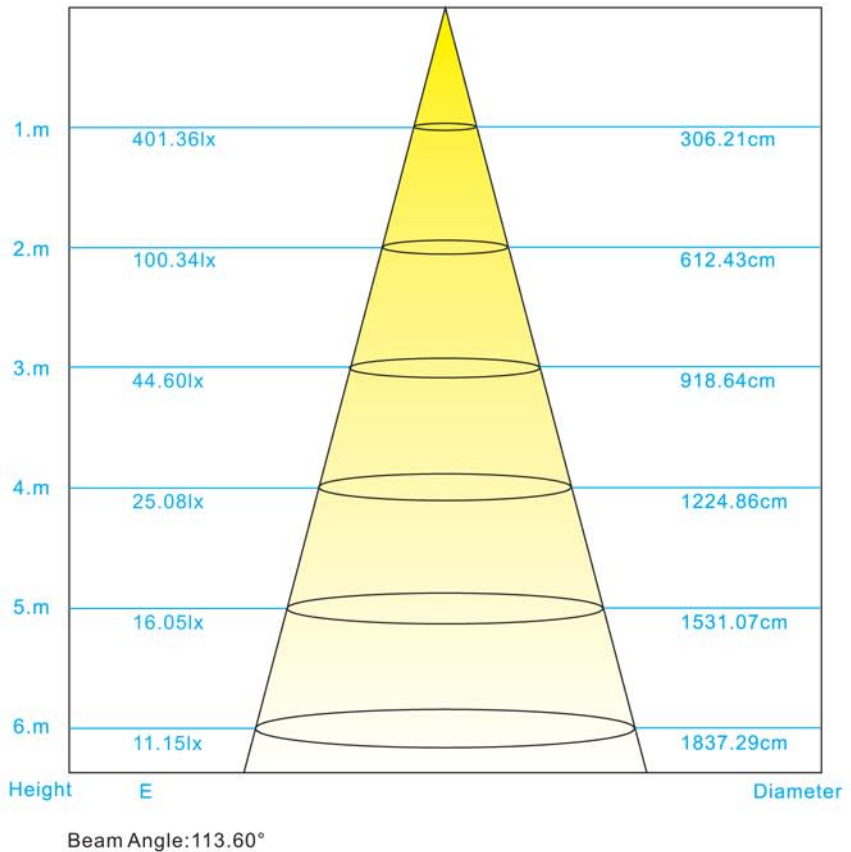

LED STRIP SPECIFICATION

2835SMD 60LEDs LED STRIP

Note: Blue Moon LED may change product specification and installation guidance without prior notice.

Description

12V or 24V for option, flexible LED strip (3LEDs/step =50mm(12V)/ 6LEDs/step =100mm(24V)) with 3M adhesive tape on the back for easy installed. 1138.20lm/m at 12W/m. 120° beam angle.

Dimensions & Waterproof

Product Specification

Dimension	5000x10x1.2mm
Chip Type	2835SMD
Chip Density	60LEDs/m
Step LEDs	3LEDs/6LEDs
Step Length	50mm/100mm

Voltage(V)	DC12V/DC24V
Current(A/m)	1A/0.5A
Power(W/m)	12W
Beam Angle	120°
Operation Temperature	-20°C~50°C

Product Photometrics (Data base on CRI>90)

CCT (K)	Lumen (lm/m)	Efficacy (lm/w)	CRI	R9	TM-30-15	
					Rf (Fidelity)	Rg (Gamut)
2100±100	826.32	68.86	91.28	69.81	90.85	101.87
2400±100	953.28	79.44	91.48	76.91	90.91	101.88
2700±100	1063.08	88.59	90.78	78.85	92.82	100.97
3000±100	1055.04	87.92	92.91	84.85	90.96	103.89
4000±200	1161.12	96.76	95.70	85.99	90.93	99.83
6000±300	1138.20	94.85	93.19	98.94	91.92	101.96

Light Distribution Curve [Data base on 1m IP20 6000K CRI>90, Unit:cd]

Packing Information (Data base on IP20)