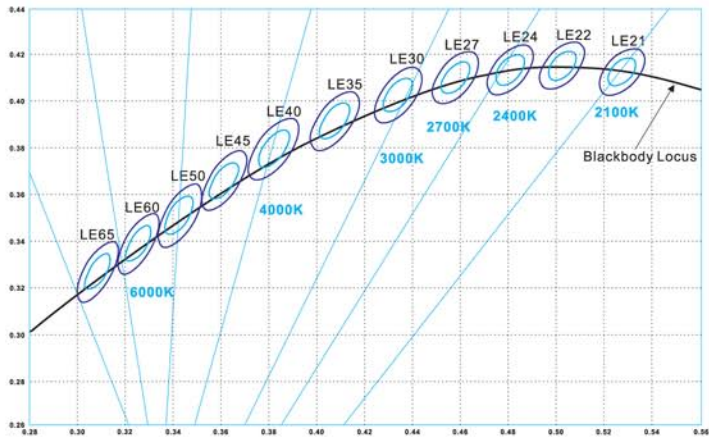

LED STRIP SPECIFICATION

2835SMD 60LEDs LED STRIP

Note: Blue Moon LED may change product specification and installation guidance without prior notice.

Description

12V or 24V for option, flexible LED strip (3LEDs/step =50mm(12V)/ 6LEDs/step =100mm(24V)) with 3M adhesive tape on the back for easy installed. 1138.20lm/m at 12W/m. 120° beam angle.

Dimensions & Waterproof

Product Specification

Dimension	5000x10x1.2mm
Chip Type	2835SMD
Chip Density	60LEDs/m
Step LEDs	3LEDs/6LEDs
Step Length	50mm/100mm

Voltage(V)	DC12V/DC24V
Current(A/m)	1A/0.5A
Power(W/m)	12W
Beam Angle	120°
Operation Temperature	-20°C~50°C

Product Photometrics (Data base on CRI>90)

CCT (K)	Lumen (lm/m)	Efficacy (lm/w)	CRI	R9	TM-30-15	
					Rf (Fidelity)	Rg (Gamut)
2100±100	826.32	68.86	91.28	69.81	90.85	101.87
2400±100	953.28	79.44	91.48	76.91	90.91	101.88
2700±100	1063.08	88.59	90.78	78.85	92.82	100.97
3000±100	1055.04	87.92	92.91	84.85	90.96	103.89
4000±200	1161.12	96.76	95.70	85.99	90.93	99.83
6000±300	1138.20	94.85	93.19	98.94	91.92	101.96

Bining

Graphic Description:

For all your order
ONE BIN ONLY
 Today and tomorrow

- IP20:** bare, max. light output and the best color consistency, indoor use.
- IP52:** Silicone coating, ~5% less output and 3rd best color consistency, indoor use, for damp environments.
- IP65:** Silicon tube / Heat shrink tube / Extrusion tube / U milky tube + clear cover, ~3% less output and 2nd best color consistency, indoor use or semi-outdoor use, for raining environments.
- IP67:** Silicone tube + silicon filling, ~7% less output and 4th best color consistency, outdoor use, max length is 10 meters.
- IP67E:** Solid silicone extrusion, ~7% less output and 4th best color consistency, outdoor use, max length up to 50 meters.
- IP68:** PU(Polyurethane), ~7% less output and 4th best color consistency, under the water, within 2 meters deep.