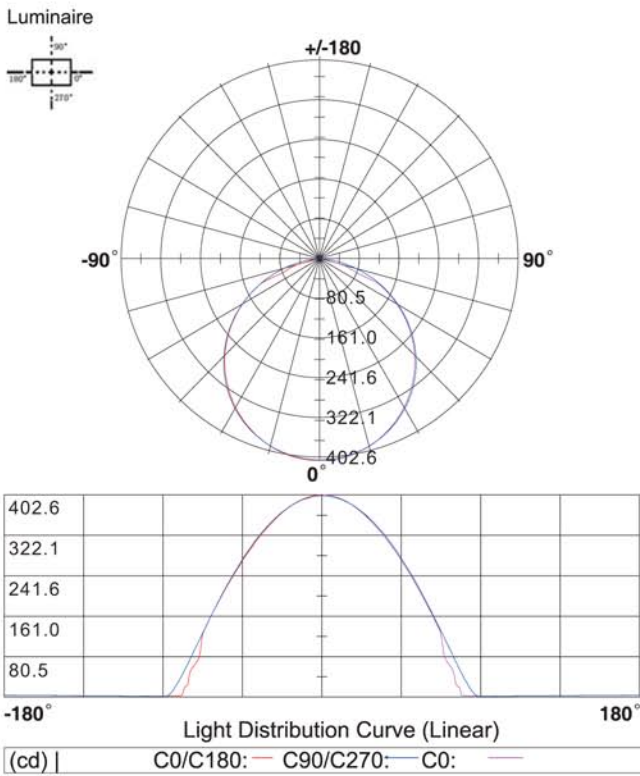

LED STRIP SPECIFICATION

2835SMD 60LEDs LED STRIP

Note: Blue Moon LED may change product specification and installation guidance without prior notice.

Description

12V or 24V for option, flexible LED strip (3LEDs/step =50mm(12V)/ 6LEDs/step =100mm(24V)) with 3M adhesive tape on the back for easy installed. 1138.20lm/m at 12W/m. 120° beam angle.

Dimensions & Waterproof

Product Specification

Dimension	5000x10x1.2mm
Chip Type	2835SMD
Chip Density	60LEDs/m
Step LEDs	3LEDs/6LEDs
Step Length	50mm/100mm

Voltage(V)	DC12V/DC24V
Current(A/m)	1A/0.5A
Power(W/m)	12W
Beam Angle	120°
Operation Temperature	-20°C~50°C

Product Photometrics (Data base on CRI>90)

CCT (K)	Lumen (lm/m)	Efficacy (lm/w)	CRI	R9	TM-30-15	
					Rf (Fidelity)	Rg (Gamut)
2100±100	826.32	68.86	91.28	69.81	90.85	101.87
2400±100	953.28	79.44	91.48	76.91	90.91	101.88
2700±100	1063.08	88.59	90.78	78.85	92.82	100.97
3000±100	1055.04	87.92	92.91	84.85	90.96	103.89
4000±200	1161.12	96.76	95.70	85.99	90.93	99.83
6000±300	1138.20	94.85	93.19	98.94	91.92	101.96

Light Distribution Curve [Data base on 1m IP20 6000K CRI>90, Unit:cd]

Packing Information (Data base on IP20)